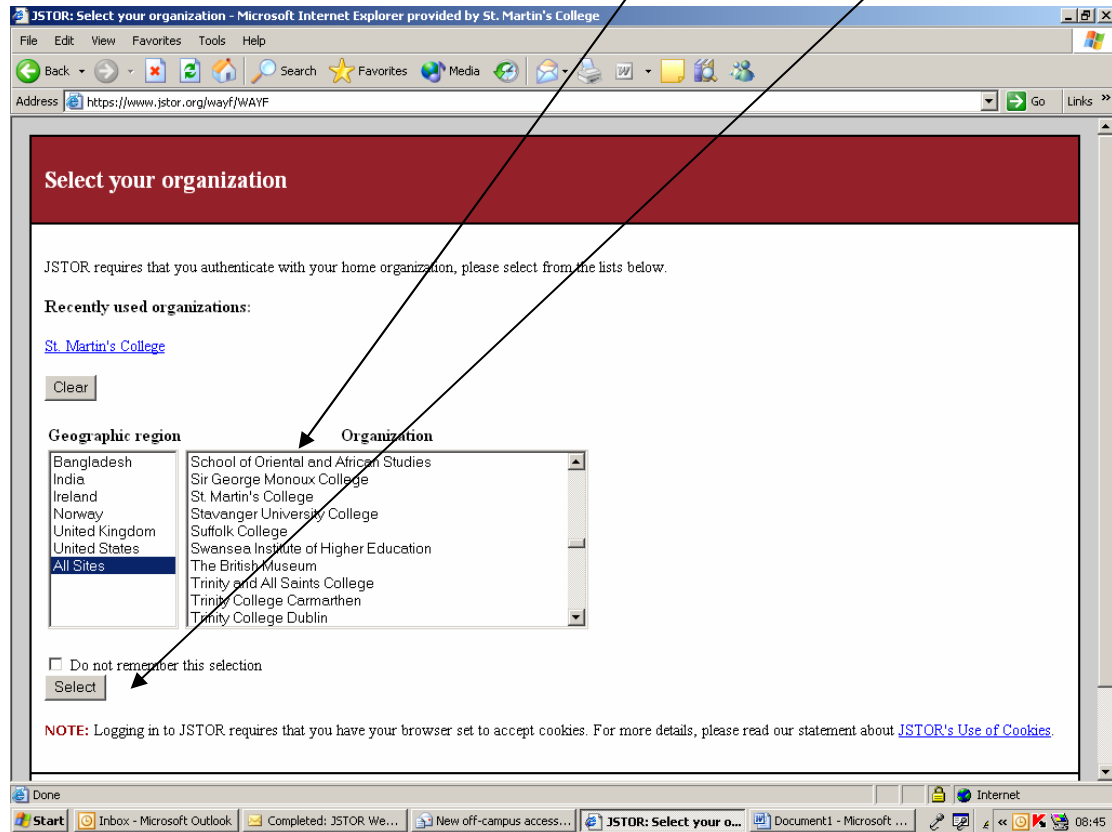

Click on Log In at top of screen

Select "Institutional/Organizational Log In"

Select St.Martin's College from the organisation box and click on "select" button at the bottom

Say "Yes" to the pop-up security alert message. You will then get the Athens Authentication Point Box. Enter your Athens username and password and you are in!