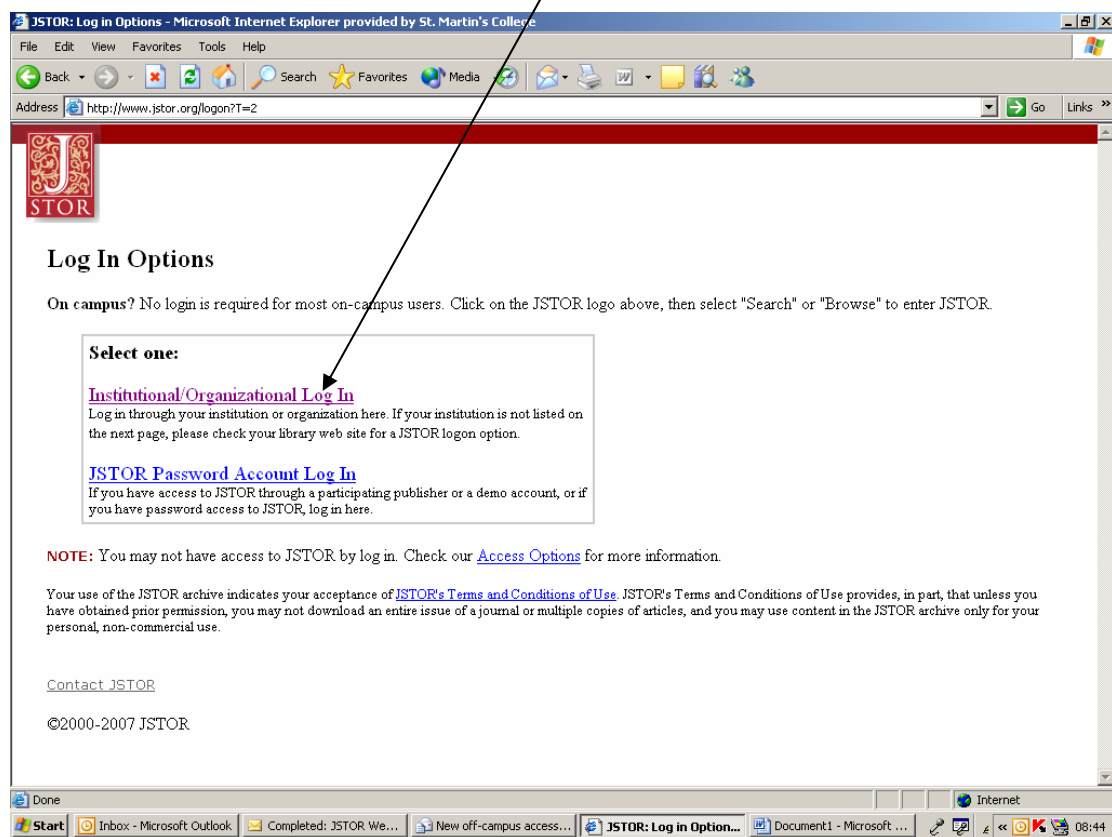

Click on Log In at top of screen

Select "Institutional/Organizational Log In"

Select St.Martin's College from the organisation box and click on "select" button at the bottom

Say "Yes" to the pop-up security alert message. You will then get the Athens Authentication Point Box. Enter your Athens username and password and you are in!